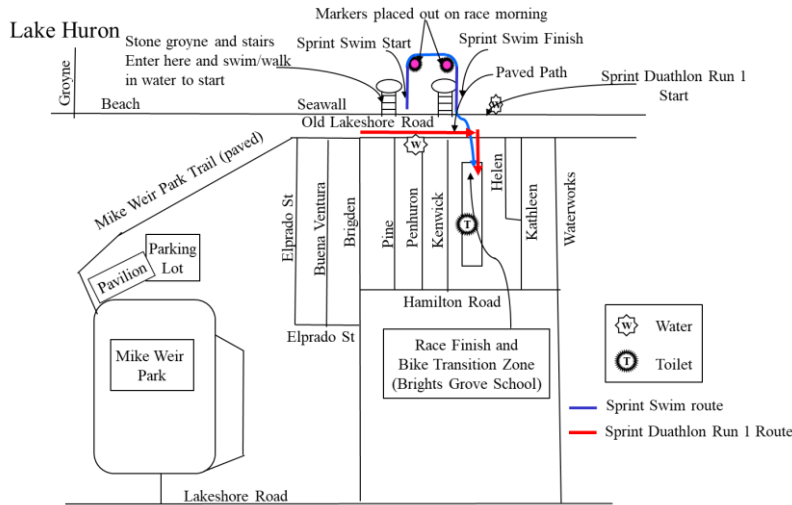

Bluewater Triathlon, Duathlon & AquaBike Sprint Distance

500 meter Swim and 1 km Duathlon Run 1 Routes

Bluewater Triathlon, Duathlon & AquaBike Sprint Distance

18 km Bike Route

Bluewater Triathlon, Duathlon Sprint Distance

4.5 km Triathlon Run and Duathlon Run 2 Route

Bluewater Triathlon, Duathlon & AquaBike

Transition Zone

Bluewater Triathlon, Duathlon & AquaBike Sprint - Course

500 meter Swim and 1 km Duathlon Run 1 Routes

Bluewater Triathlon, Duathlon & AquaBike Sprint Distance

18 km Bike Route

Bluewater Triathlon, Duathlon & AquaBike Transition Zone

Bluewater Triathlon, Duathlon Sprint Distance 4.5 km Triathlon Run and Duathlon Run 2 Route