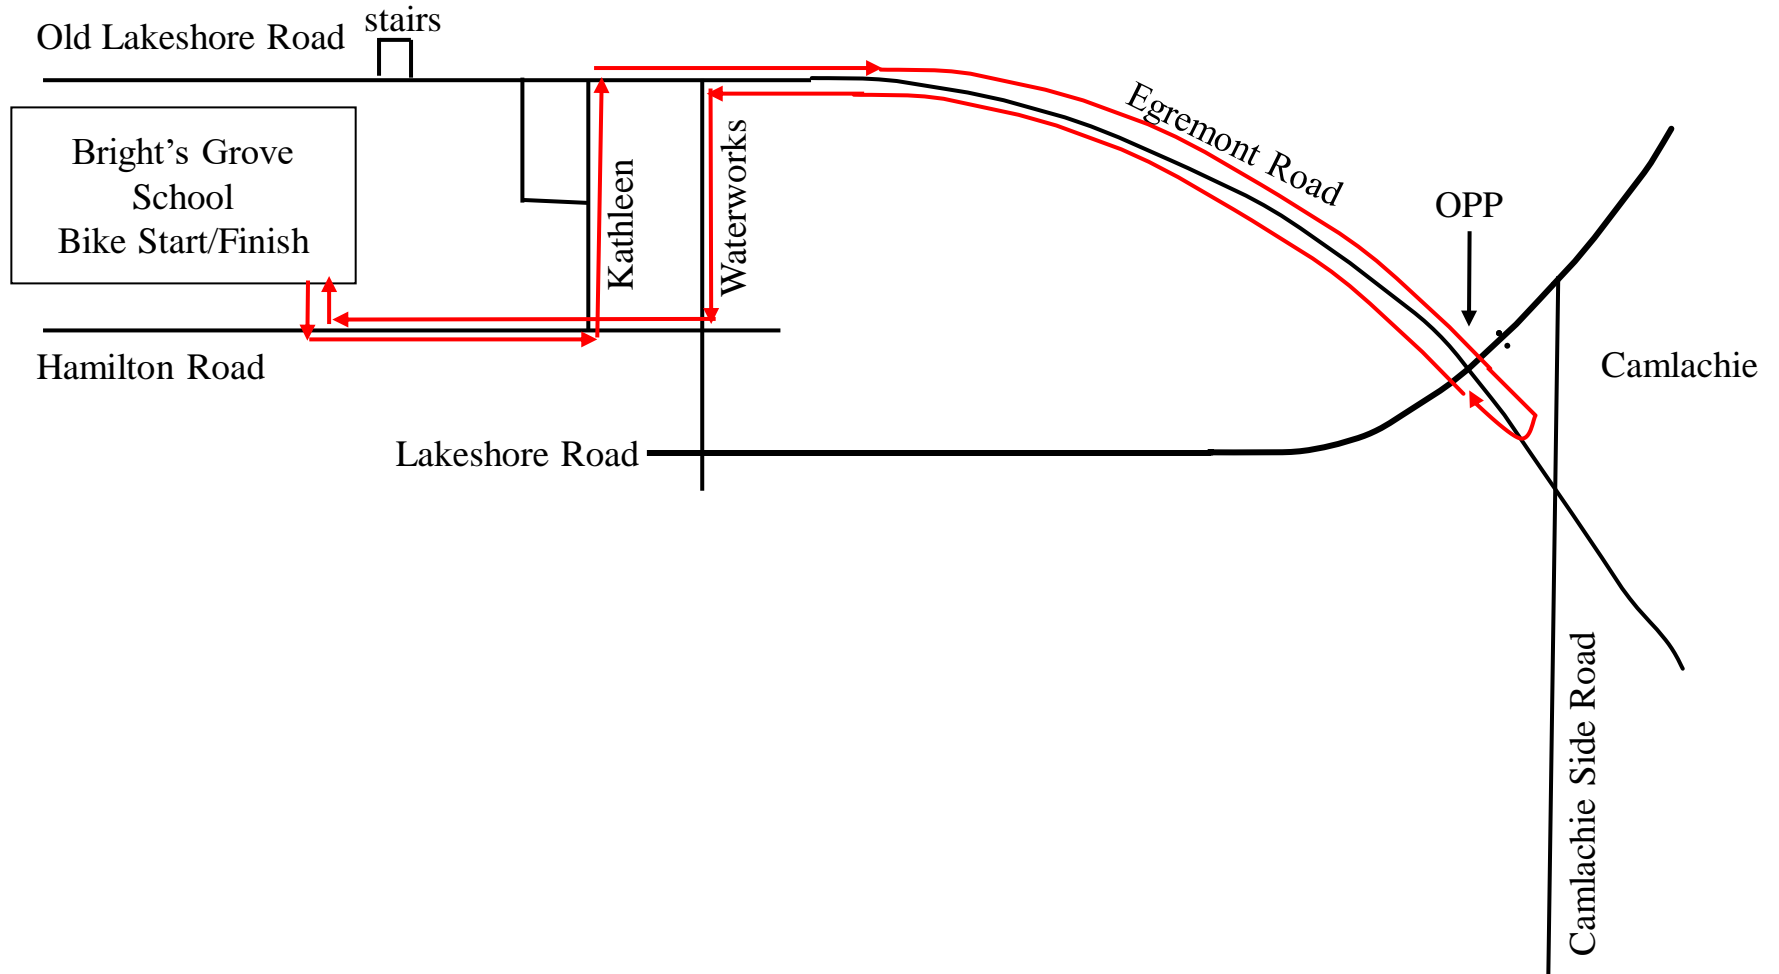

Bluewater Triathlon, Duathlon & AquaBike Sprint Distance

500 meter Swim and 1 km Duathlon Run 1 Routes

Bluewater Triathlon, Duathlon & AquaBike Sprint Distance

18 km Bike Route

Bluewater Triathlon, Duathlon Sprint Distance

4.5 km Triathlon Run and Duathlon Run 2 Route

Bluewater Triathlon, Duathlon & AquaBike

Transition Zone

Bluewater Triathlon, Duathlon & AquaBike Sprint - Course

500 meter Swim and 1 km Duathlon Run 1 Routes

Bluewater Triathlon, Duathlon & AquaBike Sprint Distance

18 km Bike Route

Bluewater Triathlon, Duathlon & AquaBike Transition Zone

Bluewater Triathlon, Duathlon Sprint Distance 4.5 km Triathlon Run and Duathlon Run 2 Route