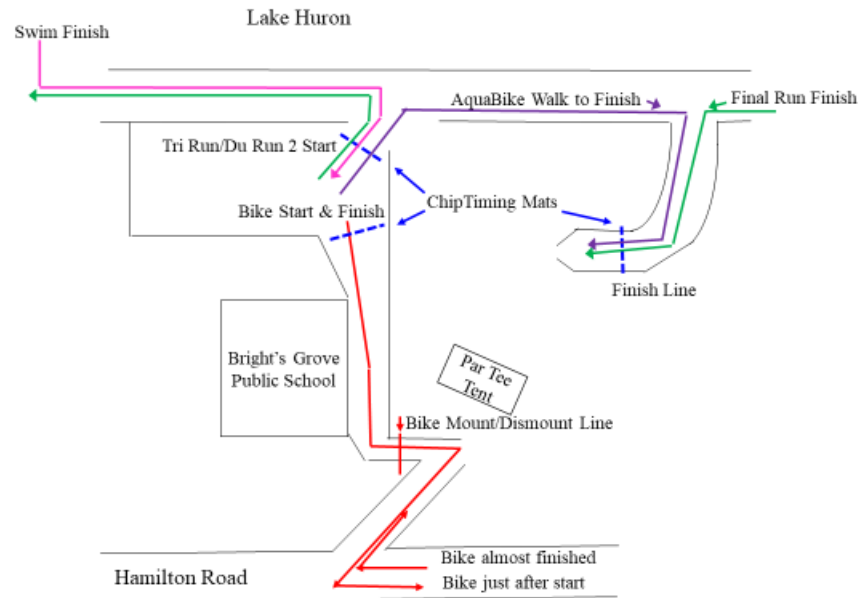

Bluewater Triathlon, Duathlon & AquaBike Sprint Distance

500 meter Swim and 1 km Duathlon Run 1 Routes

Bluewater Triathlon, Duathlon & AquaBike Sprint Distance

18 km Bike Route

Bluewater Triathlon, Duathlon Sprint Distance

4.5 km Triathlon Run and Duathlon Run 2 Route

Bluewater Triathlon, Duathlon & AquaBike

Transition Zone

Bluewater Triathlon, Duathlon & AquaBike Sprint - Course

500 meter Swim and 1 km Duathlon Run 1 Routes

Bluewater Triathlon, Duathlon & AquaBike Sprint Distance

18 km Bike Route

Bluewater Triathlon, Duathlon & AquaBike Transition Zone

Bluewater Triathlon, Duathlon Sprint Distance 4.5 km Triathlon Run and Duathlon Run 2 Route

1. Swim – 500 m (Tri-AB) / Run 1 km (Du)
2. Bike – 18 km
3. Run 4.5 km