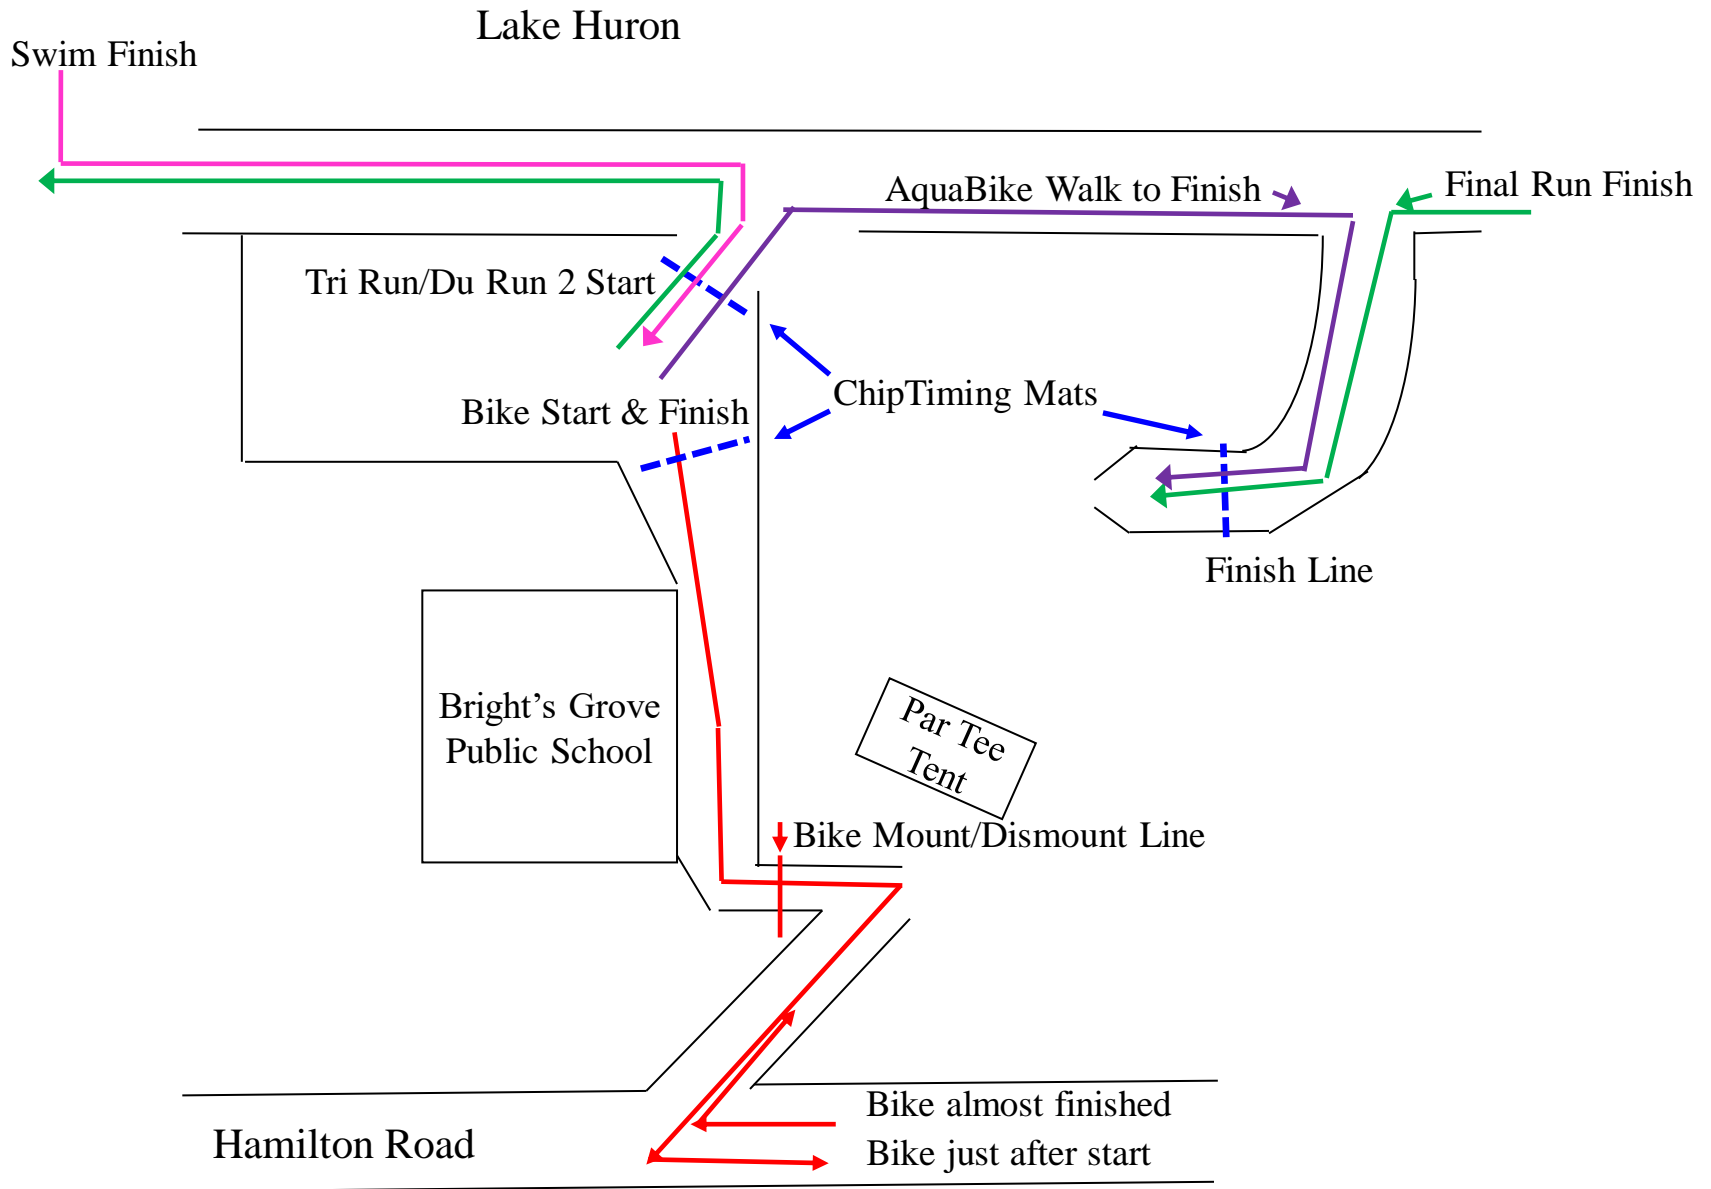

Bluewater Triathlon, Duathlon & AquaBike Sprint Distance

500 meter Swim and 1 km Duathlon Run 1 Routes

Bluewater Triathlon, Duathlon & AquaBike Sprint Distance

18 km Bike Route

Bluewater Triathlon, Duathlon Sprint Distance

4.5 km Triathlon Run and Duathlon Run 2 Route

Bluewater Triathlon, Duathlon & AquaBike

Transition Zone

Bluewater Triathlon, Duathlon & AquaBike Sprint - Course

500 meter Swim and 1 km Duathlon Run 1 Routes

Bluewater Triathlon, Duathlon & AquaBike Sprint Distance

18 km Bike Route

Bluewater Triathlon, Duathlon & AquaBike Transition Zone

Bluewater Triathlon, Duathlon Sprint Distance 4.5 km Triathlon Run and Duathlon Run 2 Route

1. Swim – 500 m (Tri-AB) / Run 1 km (Du)
2. Bike – 18 km
3. Run 4.5 km