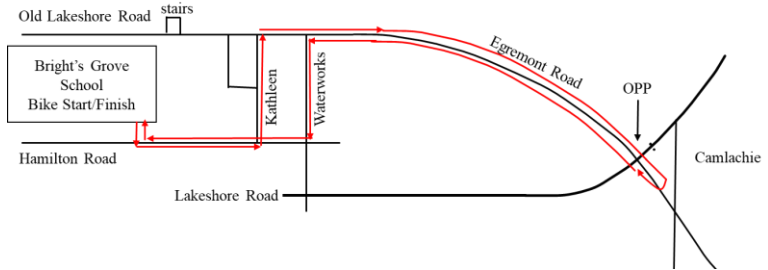

4.5 km Triathlon Run and Duathlon Run 2 Route

Bluewater Triathlon, Duathlon & AquaBike

Transition Zone

Bluewater Triathlon, Duathlon & AquaBike Sprint - Course

500 meter Swim and 1 km Duathlon Run 1 Routes

Bluewater Triathlon, Duathlon & AquaBike Sprint Distance

18 km Bike Route

Bluewater Triathlon, Duathlon & AquaBike Transition Zone

Bluewater Triathlon, Duathlon Sprint Distance 4.5 km Triathlon Run and Duathlon Run 2 Route