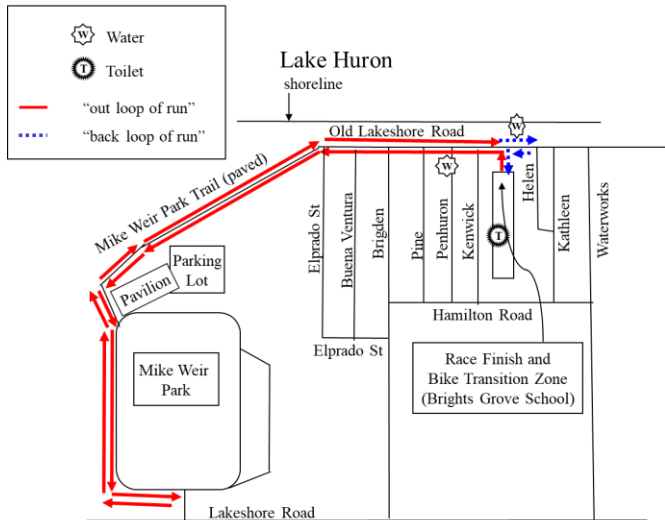

Bluewater Triathlon, Duathlon & AquaBike Sprint Distance

500 meter Swim and 1 km Duathlon Run 1 Routes

Bluewater Triathlon, Duathlon & AquaBike Sprint Distance

18 km Bike Route

Bluewater Triathlon, Duathlon Sprint Distance

4.5 km Triathlon Run and Duathlon Run 2 Route

Bluewater Triathlon, Duathlon & AquaBike

Transition Zone

Bluewater Triathlon, Duathlon & AquaBike Sprint - Course

500 meter Swim and 1 km Duathlon Run 1 Routes

Bluewater Triathlon, Duathlon & AquaBike Sprint Distance

18 km Bike Route

Bluewater Triathlon, Duathlon & AquaBike Transition Zone

Bluewater Triathlon, Duathlon Sprint Distance 4.5 km Triathlon Run and Duathlon Run 2 Route