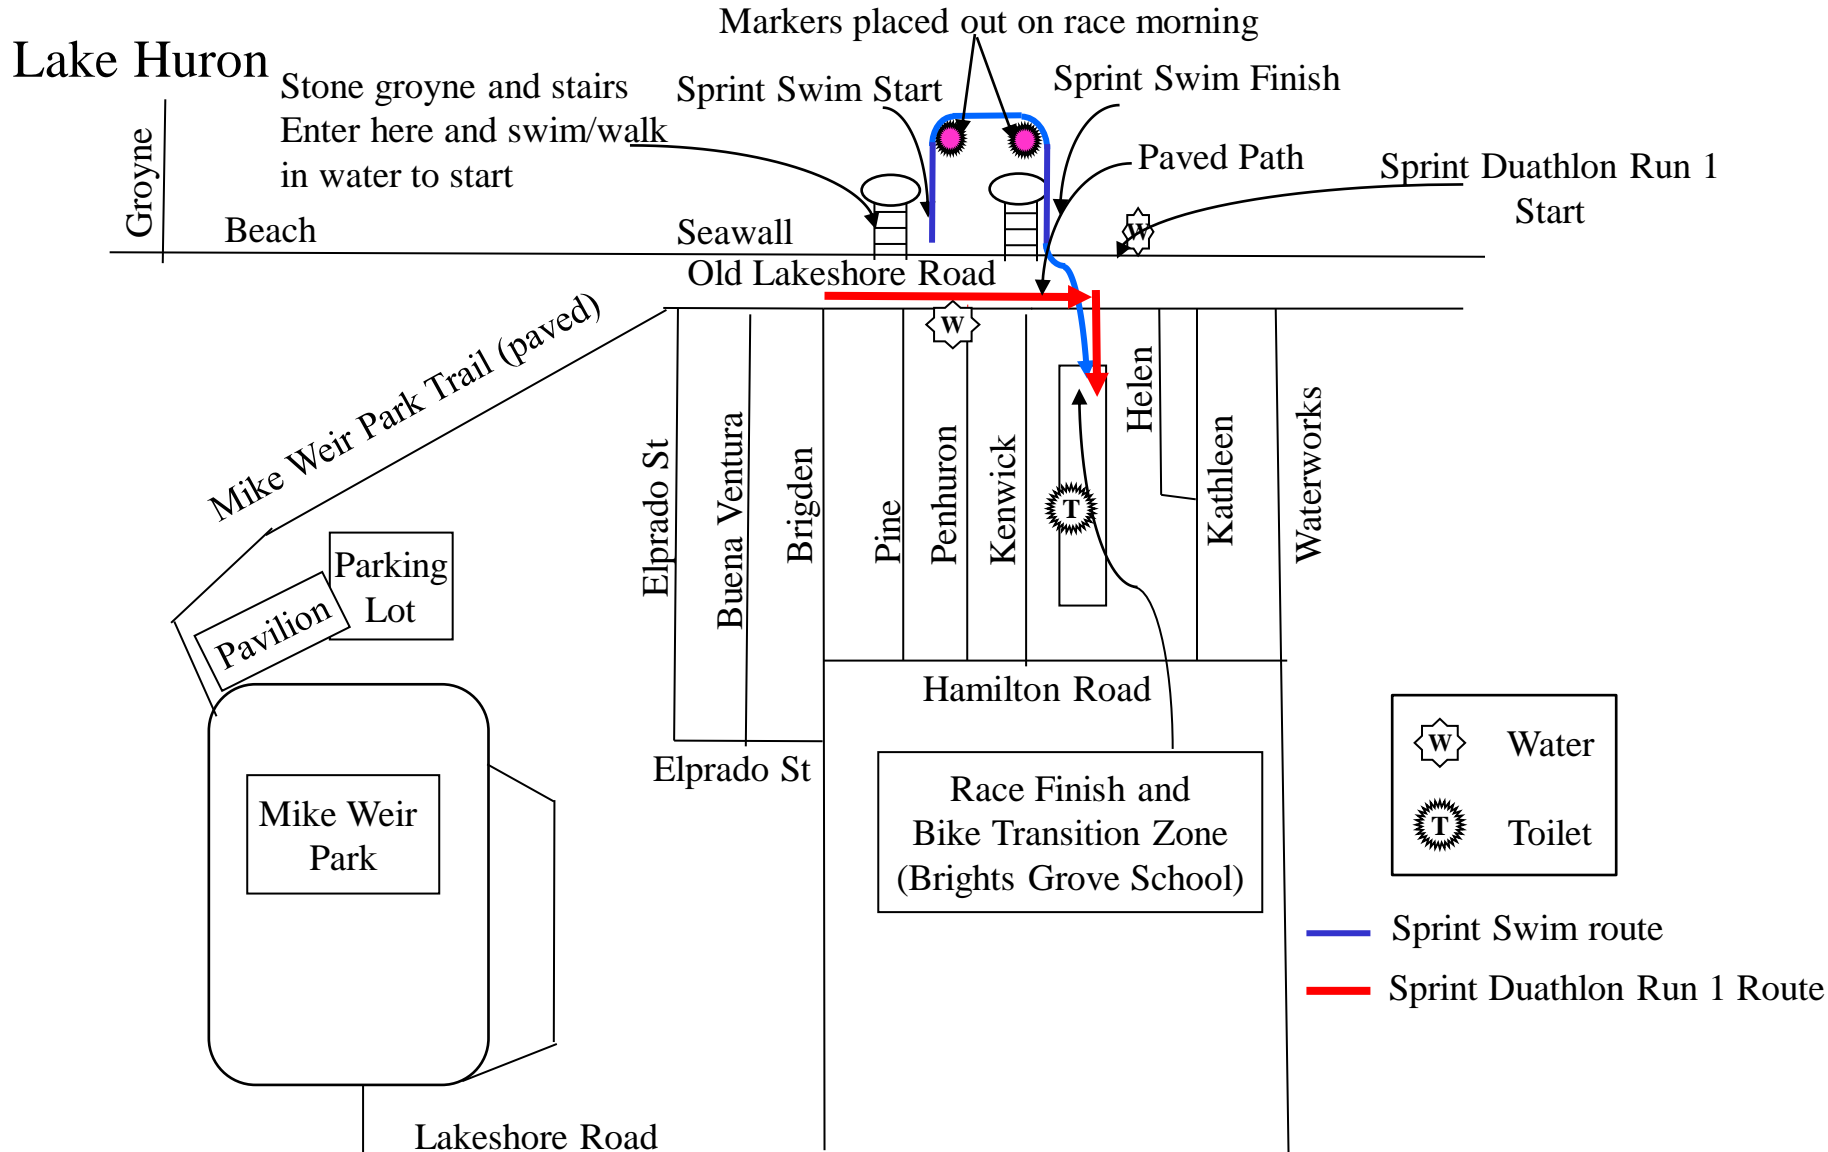

Bluewater Triathlon, Duathlon & AquaBike Sprint Distance

500 meter Swim and 1 km Duathlon Run 1 Routes

Bluewater Triathlon, Duathlon & AquaBike Sprint Distance

18 km Bike Route

Bluewater Triathlon, Duathlon Sprint Distance

4.5 km Triathlon Run and Duathlon Run 2 Route

Bluewater Triathlon, Duathlon & AquaBike

Transition Zone

Bluewater Triathlon, Duathlon & AquaBike Sprint - Course

500 meter Swim and 1 km Duathlon Run 1 Routes

Bluewater Triathlon, Duathlon & AquaBike Sprint Distance

18 km Bike Route

Bluewater Triathlon, Duathlon & AquaBike Transition Zone

Bluewater Triathlon, Duathlon Sprint Distance 4.5 km Triathlon Run and Duathlon Run 2 Route

1. Swim – 500 m (Tri-AB) / Run 1 km (Du)
2. Bike – 18 km
3. Run 4.5 km