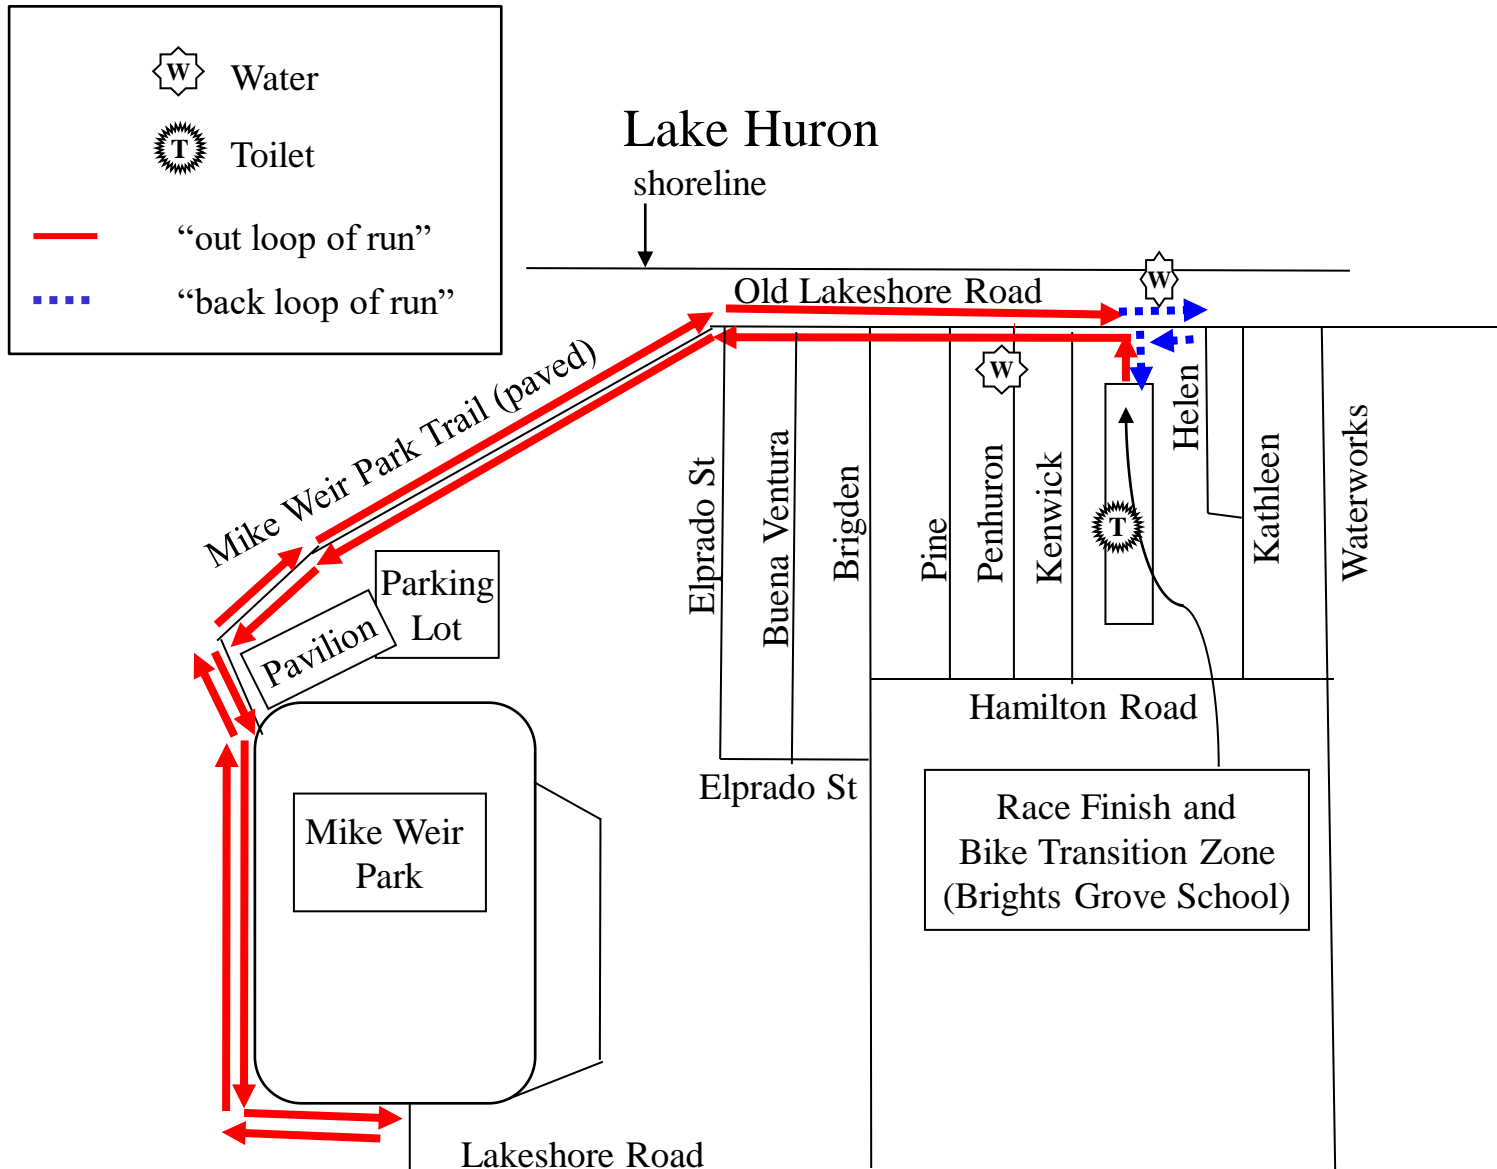

Bluewater Triathlon, Duathlon & AquaBike Sprint Distance

500 meter Swim and 1 km Duathlon Run 1 Routes

Bluewater Triathlon, Duathlon & AquaBike Sprint Distance

18 km Bike Route

Bluewater Triathlon, Duathlon Sprint Distance

4.5 km Triathlon Run and Duathlon Run 2 Route

Bluewater Triathlon, Duathlon & AquaBike

Transition Zone

Bluewater Triathlon, Duathlon & AquaBike Sprint - Course

500 meter Swim and 1 km Duathlon Run 1 Routes

Bluewater Triathlon, Duathlon & AquaBike Sprint Distance

18 km Bike Route

Bluewater Triathlon, Duathlon & AquaBike Transition Zone

Bluewater Triathlon, Duathlon Sprint Distance 4.5 km Triathlon Run and Duathlon Run 2 Route

1. Swim – 500 m (Tri-AB) / Run 1 km (Du)
2. Bike – 18 km
3. Run 4.5 km