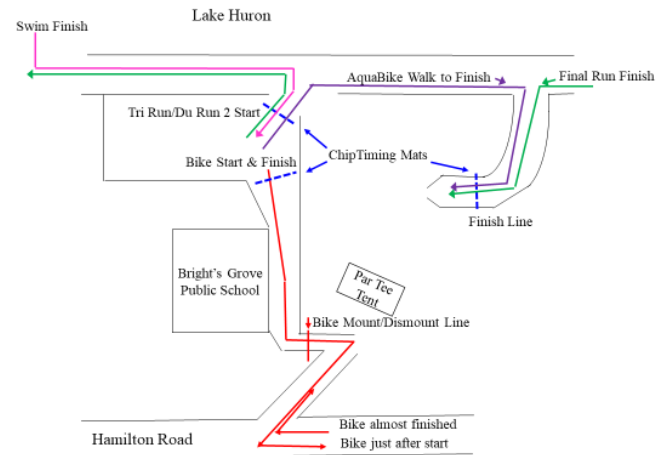

Bluewater Triathlon, Duathlon & AquaBike Transition Zone

1. Swim – 400 m (Tri-AB) / Run 1 km (Du)
2. Bike – 18 km
3. Run 4.5 km