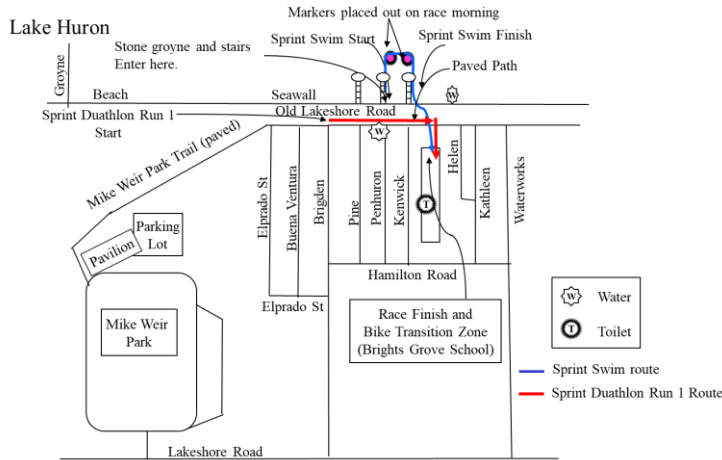

## 4.5 km Triathlon Run and Duathlon Run 2 Route

## Transition Zone

## Bluewater Triathlon, Duathlon & AquaBike Sprint Distance 18 km Bike Route

## Bluewater Triathlon, Duathlon Sprint Distance 4.5 km Triathlon Run and Duathlon Run 2 Route