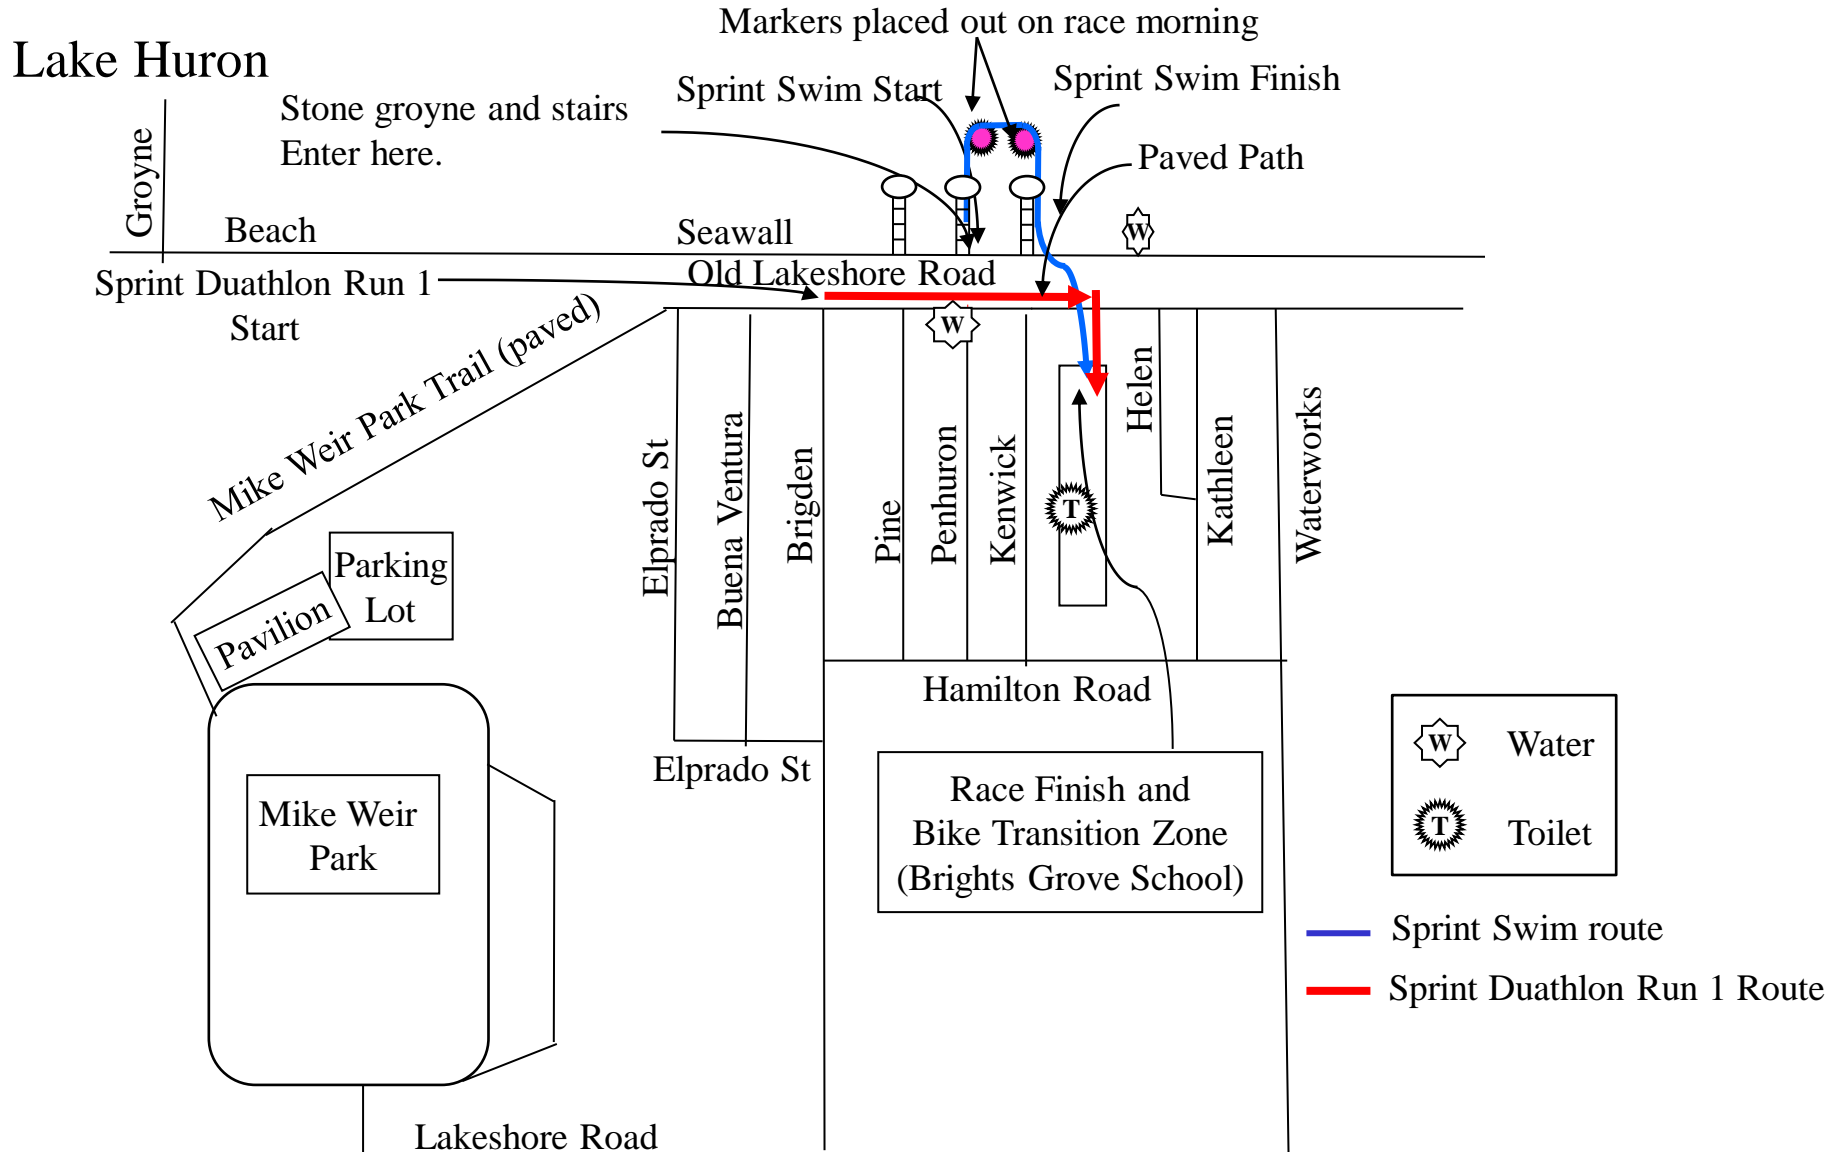

Bluewater Triathlon, Duathlon & AquaBike Sprint Distance

400 meter Swim and 1 km Duathlon Run 1 Routes