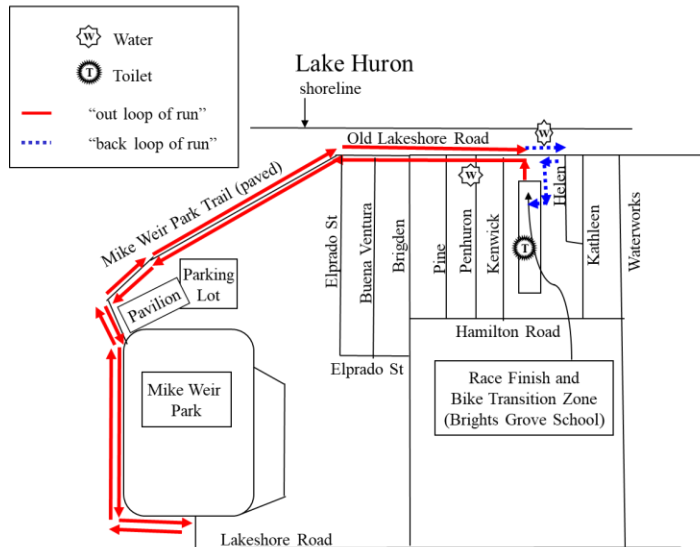

## Transition Zone

# Bluewater Triathlon, Duathlon & AquaBike Sprint - Course

## Bluewater Triathlon, Duathlon & AquaBike Sprint Distance 18 km Bike Route

## Bluewater Triathlon, Duathlon Sprint Distance 4.5 km Triathlon Run and Duathlon Run 2 Route