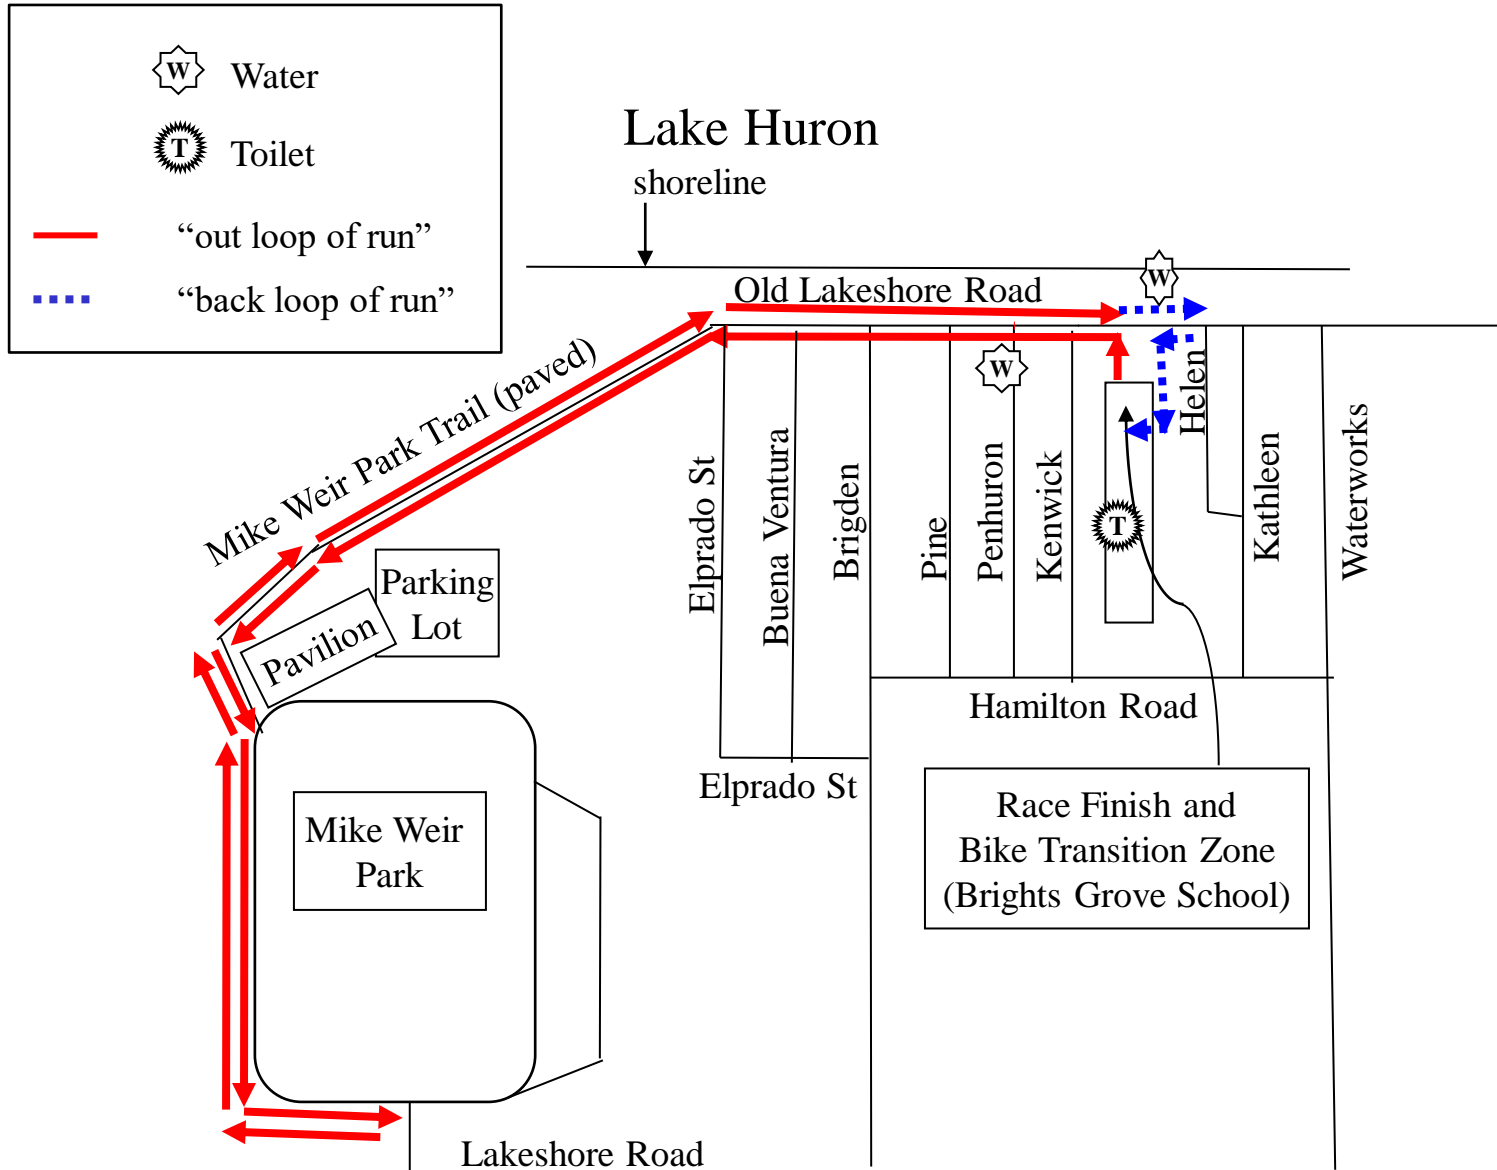

## 18 km Bike Route

## 4.5 km Triathlon Run and Duathlon Run 2 Route

## Bluewater Triathlon, Duathlon & AquaBike Sprint Distance 18 km Bike Route

## Bluewater Triathlon, Duathlon Sprint Distance 4.5 km Triathlon Run and Duathlon Run 2 Route