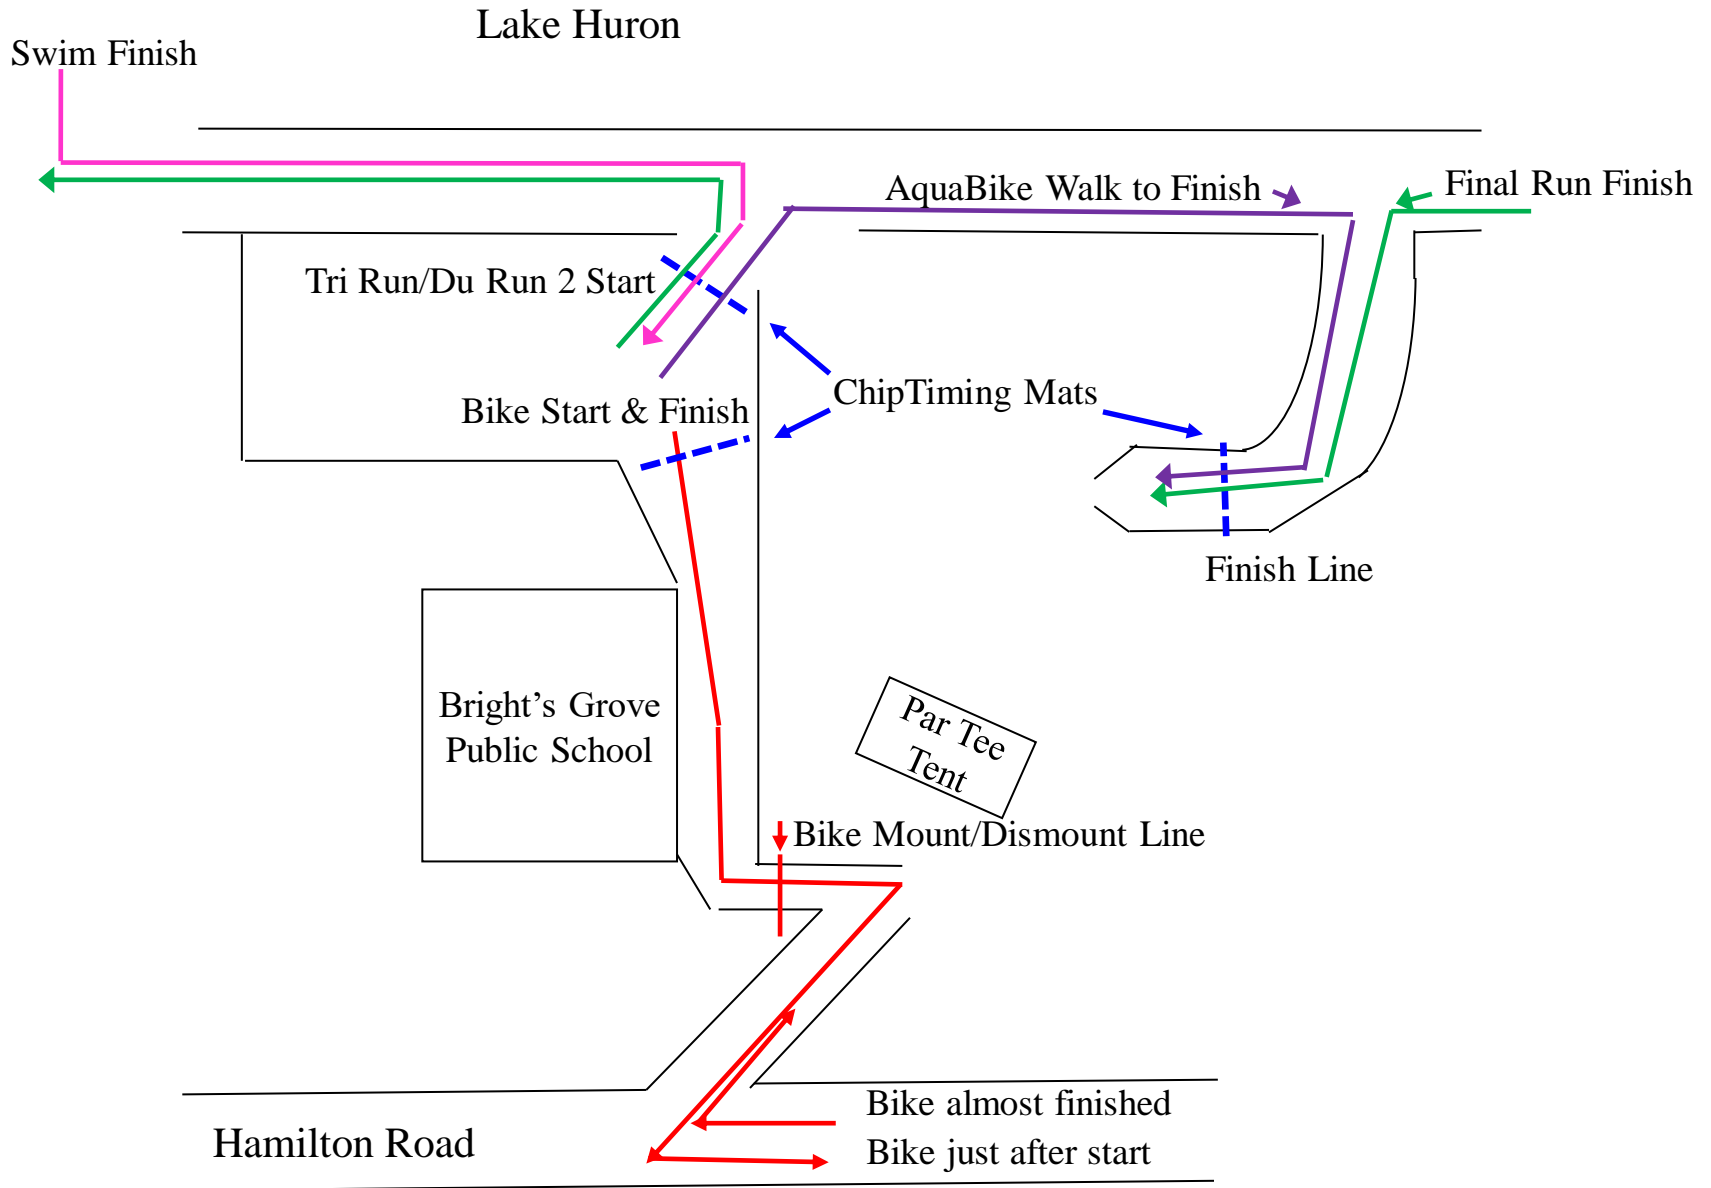

## 18 km Bike Route

## Transition Zone

## Bluewater Triathlon, Duathlon & AquaBike Sprint Distance 18 km Bike Route

## Bluewater Triathlon, Duathlon Sprint Distance 4.5 km Triathlon Run and Duathlon Run 2 Route