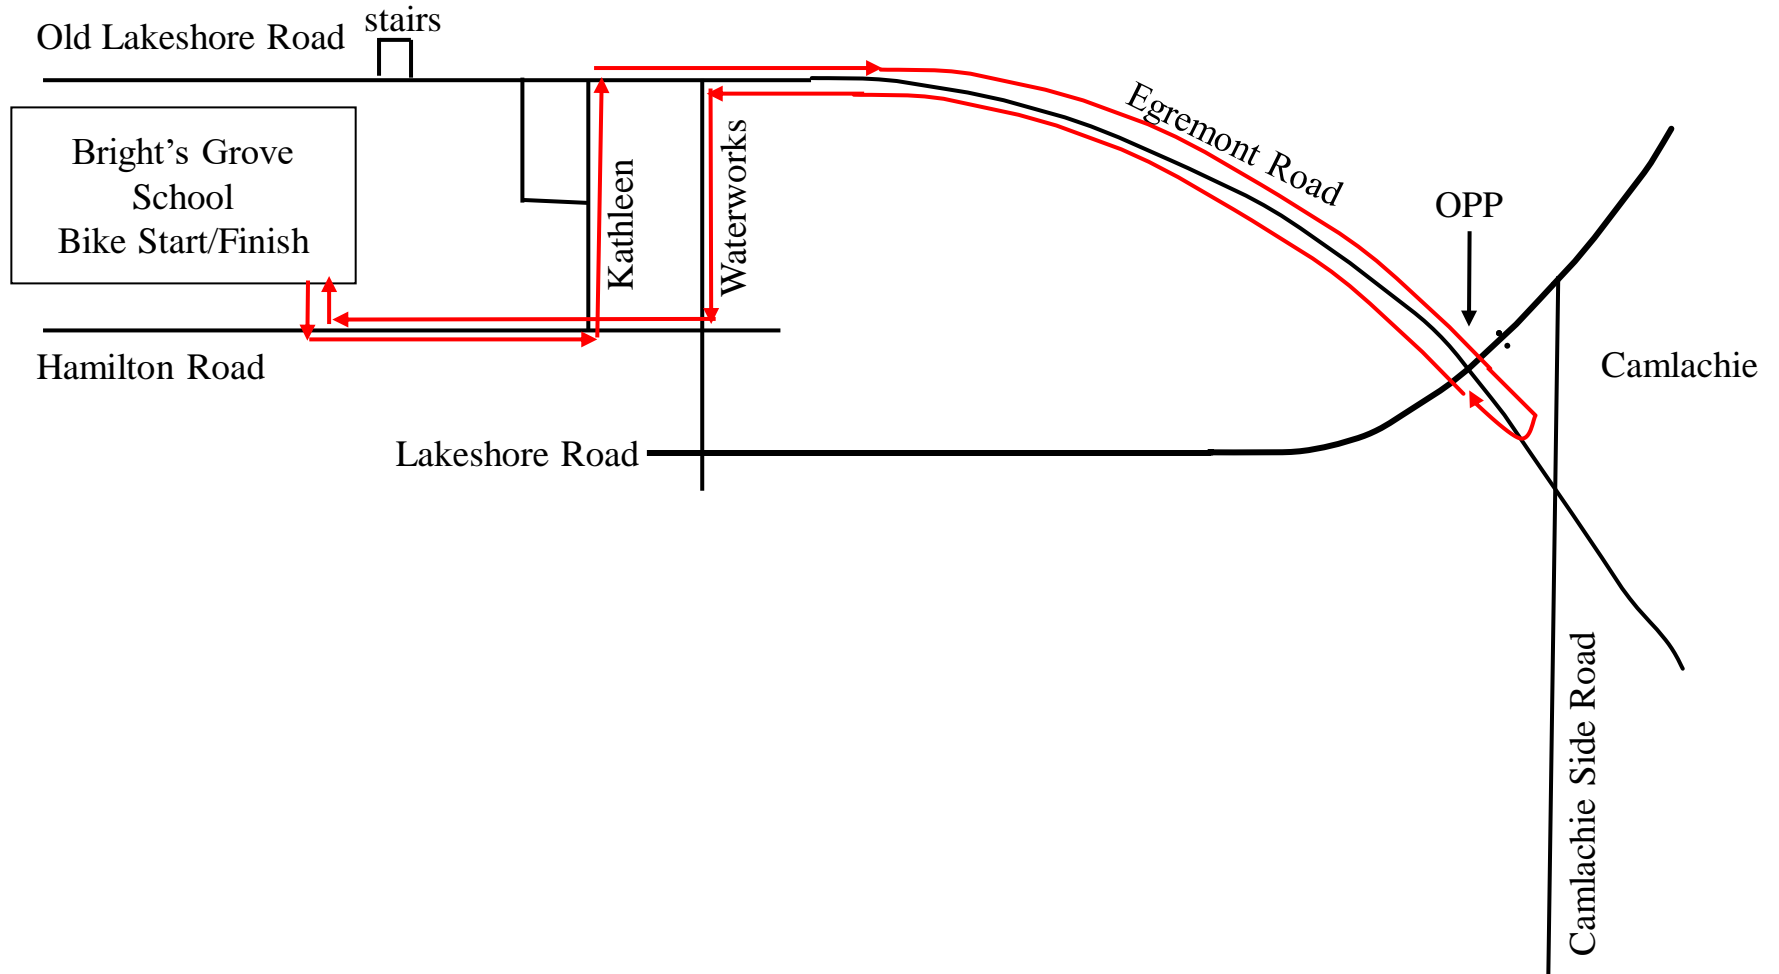

## 18 km Bike Route

## Bluewater Triathlon, Duathlon & AquaBike Sprint Distance 18 km Bike Route

## Bluewater Triathlon, Duathlon Sprint Distance 4.5 km Triathlon Run and Duathlon Run 2 Route